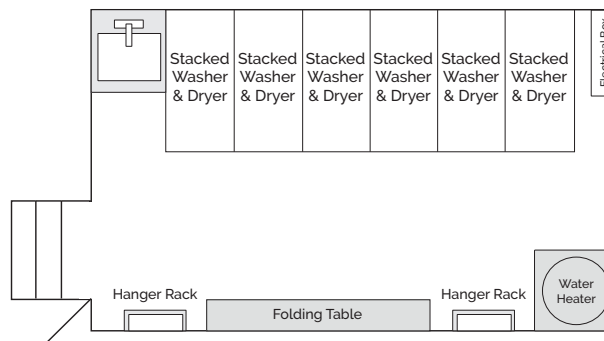

View of the sink, washers, and dryers

View of the folding shelves and washers

Detail of the washer unit

FEATURES & SPECIFICATIONS

- Six stacked 18-pound Speed Queen washers and dryers
- Stainless-steel trim
- Utility sink for soaking or hand washing
- Shelf for folding
- Rubber non-skid flooring
- Waterproof, fluorescent lighting
- Seamless, white, kemlite wall covering

80-gallon propane-fired

UNITS

6 stacked washers and dryers

* Additional winterization fees dependent on time of year and location

DIAGRAM

Main Trailer: 8-foot x 20-foot